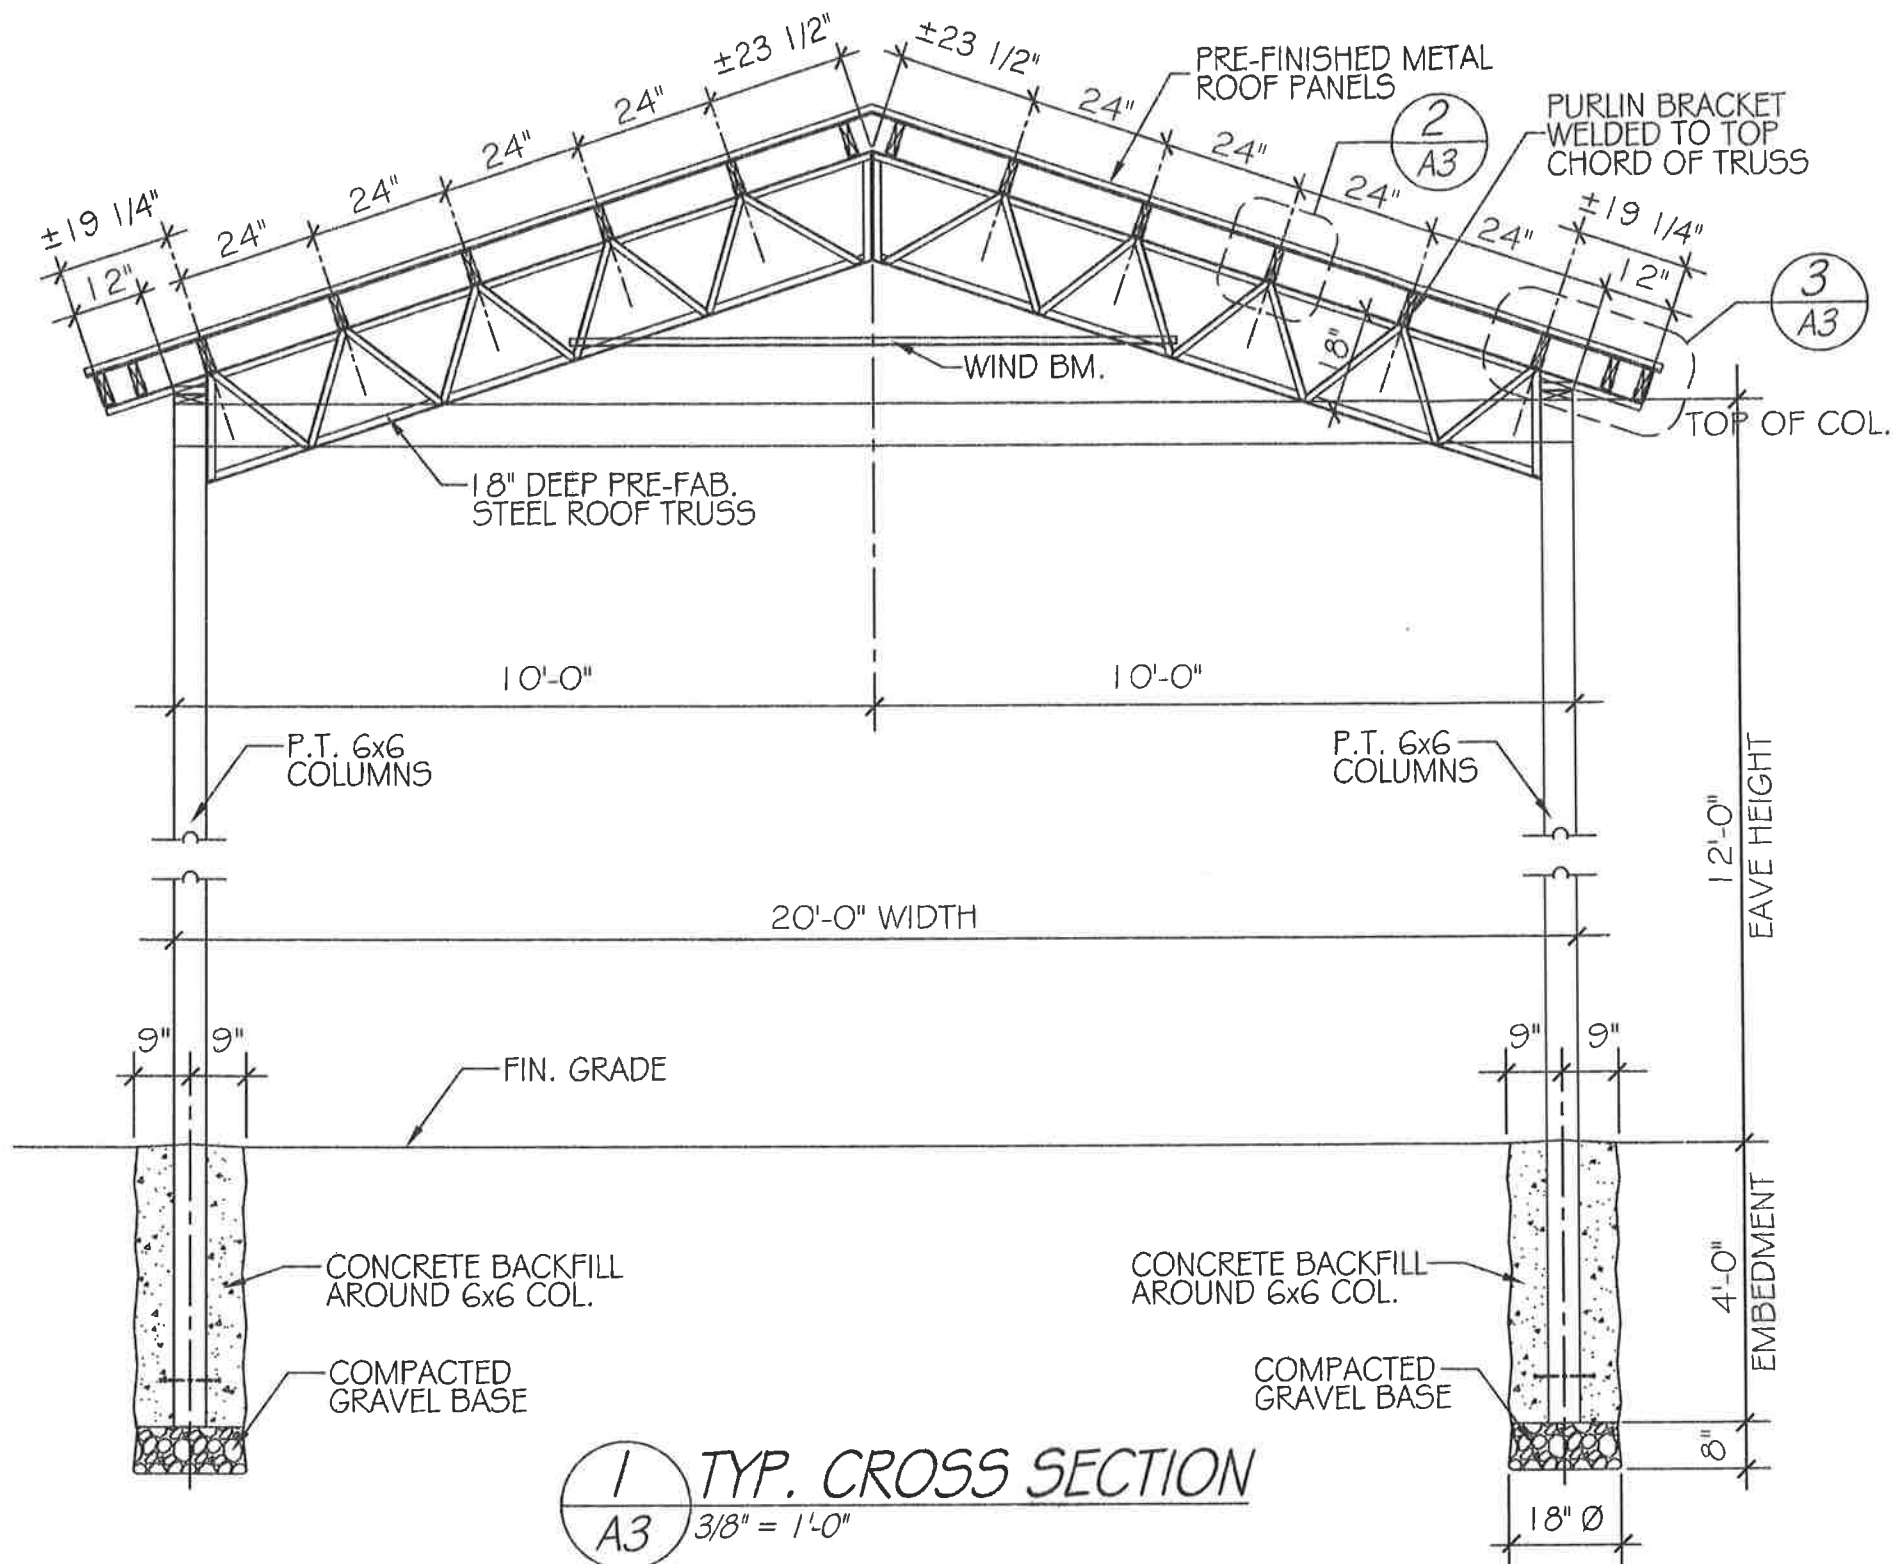

Custom Metal Roofing, Inc. d/b/a

Metal Roofing, Metal Siding, Screws, Sliding Doors, Personnel Doors
Roll Up Doors, Trim, Accessories

Page Title:
END ELEVATION
SIDE ELEVATION

Project Information / Overview:
20' x 30' POLE BARN
THESE DRAWINGS ARE THE PROPERTY OF B & M METALS
ANY USE, REUSE, REPRODUCTION, DISPLAY OR SALE OF
THESE DRAWINGS WITHOUT THE EXPRESS WRITTEN
CONSENT OF B & M METALS IS STRICTLY PROHIBITED

Job No. ---
Drawn By: M.D.W.
Revised:

Sheet No.
A2
2 of 3
Date: 12-13-18

1 TYP. CROSS SECTION
 A3 3/8" = 1'-0"

Showroom / Sales
 6195 Hwy. 52 E.
 Murrayville, Ga. 30564
 www.qualitymetalroofing.com
 Mailing:
 P.O. Box 657
 Murrayville, Ga. 30564
 Tel. 706-864-6068
 1-800-340-2435
 Fax: 706-864-2147

Custom Metal Roofing, Inc. d/b/a

Metal Roofing, Metal Siding, Screws, Sliding Doors, Personnel Doors
 Roll Up Doors, Trim, Accessories

Page Title:
 TYP. CROSS SECTION

Project Information / Overview:
 20' x 30' POLE BARN
 THESE DRAWINGS ARE THE PROPERTY OF B & M Metals
 ANY USE, REUSE, REPRODUCTION, DISPLAY OR SALE OF
 THESE DRAWINGS WITHOUT THE EXPRESS WRITTEN
 CONSENT OF B & M METALS IS STRICTLY PROHIBITED