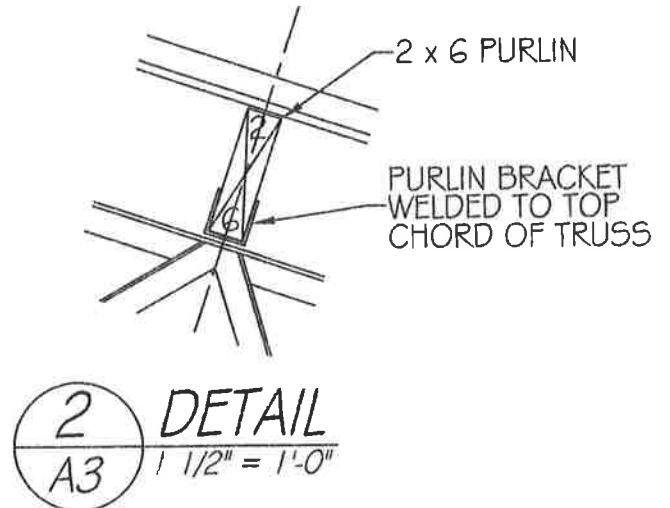

Sheet No.
A1
 1 of 3

Date: 12-13-18

1 TYP. END ELEVATION
A2 1/4" = 1'-0"

2 TYP. SIDE ELEVATION
A2 1/4" = 1'-0"

Showroom / Sales
6195 Hwy. 52 E.
Murrayville, Ga. 30564
www.qualitymetalroofing.com
Mailing:
P.O. Box 657
Murrayville, Ga. 30564
Tel. 706-864-6068
1-800-340-2435
Fax: 706-864-2147

Custom Metal Roofing, Inc. d/b/a

Metal Roofing, Metal Siding, Screws, Sliding Doors, Personnel Doors
Roll Up Doors, Trim, Accessories

Page Title:
END ELEVATION
SIDE ELEVATION

Project Information / Overview:
20' x 30' POLE BARN
THESE DRAWINGS ARE THE PROPERTY OF B & M METALS
ANY USE, REUSE, REPRODUCTION, DISPLAY OR SALE OF
THESE DRAWINGS WITHOUT THE EXPRESS WRITTEN
CONSENT OF B & M METALS IS STRICTLY PROHIBITED

Job No. ---
Drawn By: M.D.W.
Revised:

Sheet No.
A2
2 of 3
Date: 12-13-18

1 TYP. CROSS SECTION
 A3 3/8" = 1'-0"

Showroom / Sales
 6195 Hwy. 52 E.
 Murrayville, Ga. 30564
 www.qualitymetalroofing.com
 Mailing:
 P.O. Box 657
 Murrayville, Ga. 30564
 Tel. 706-864-6068
 1-800-340-2435
 Fax: 706-864-2147