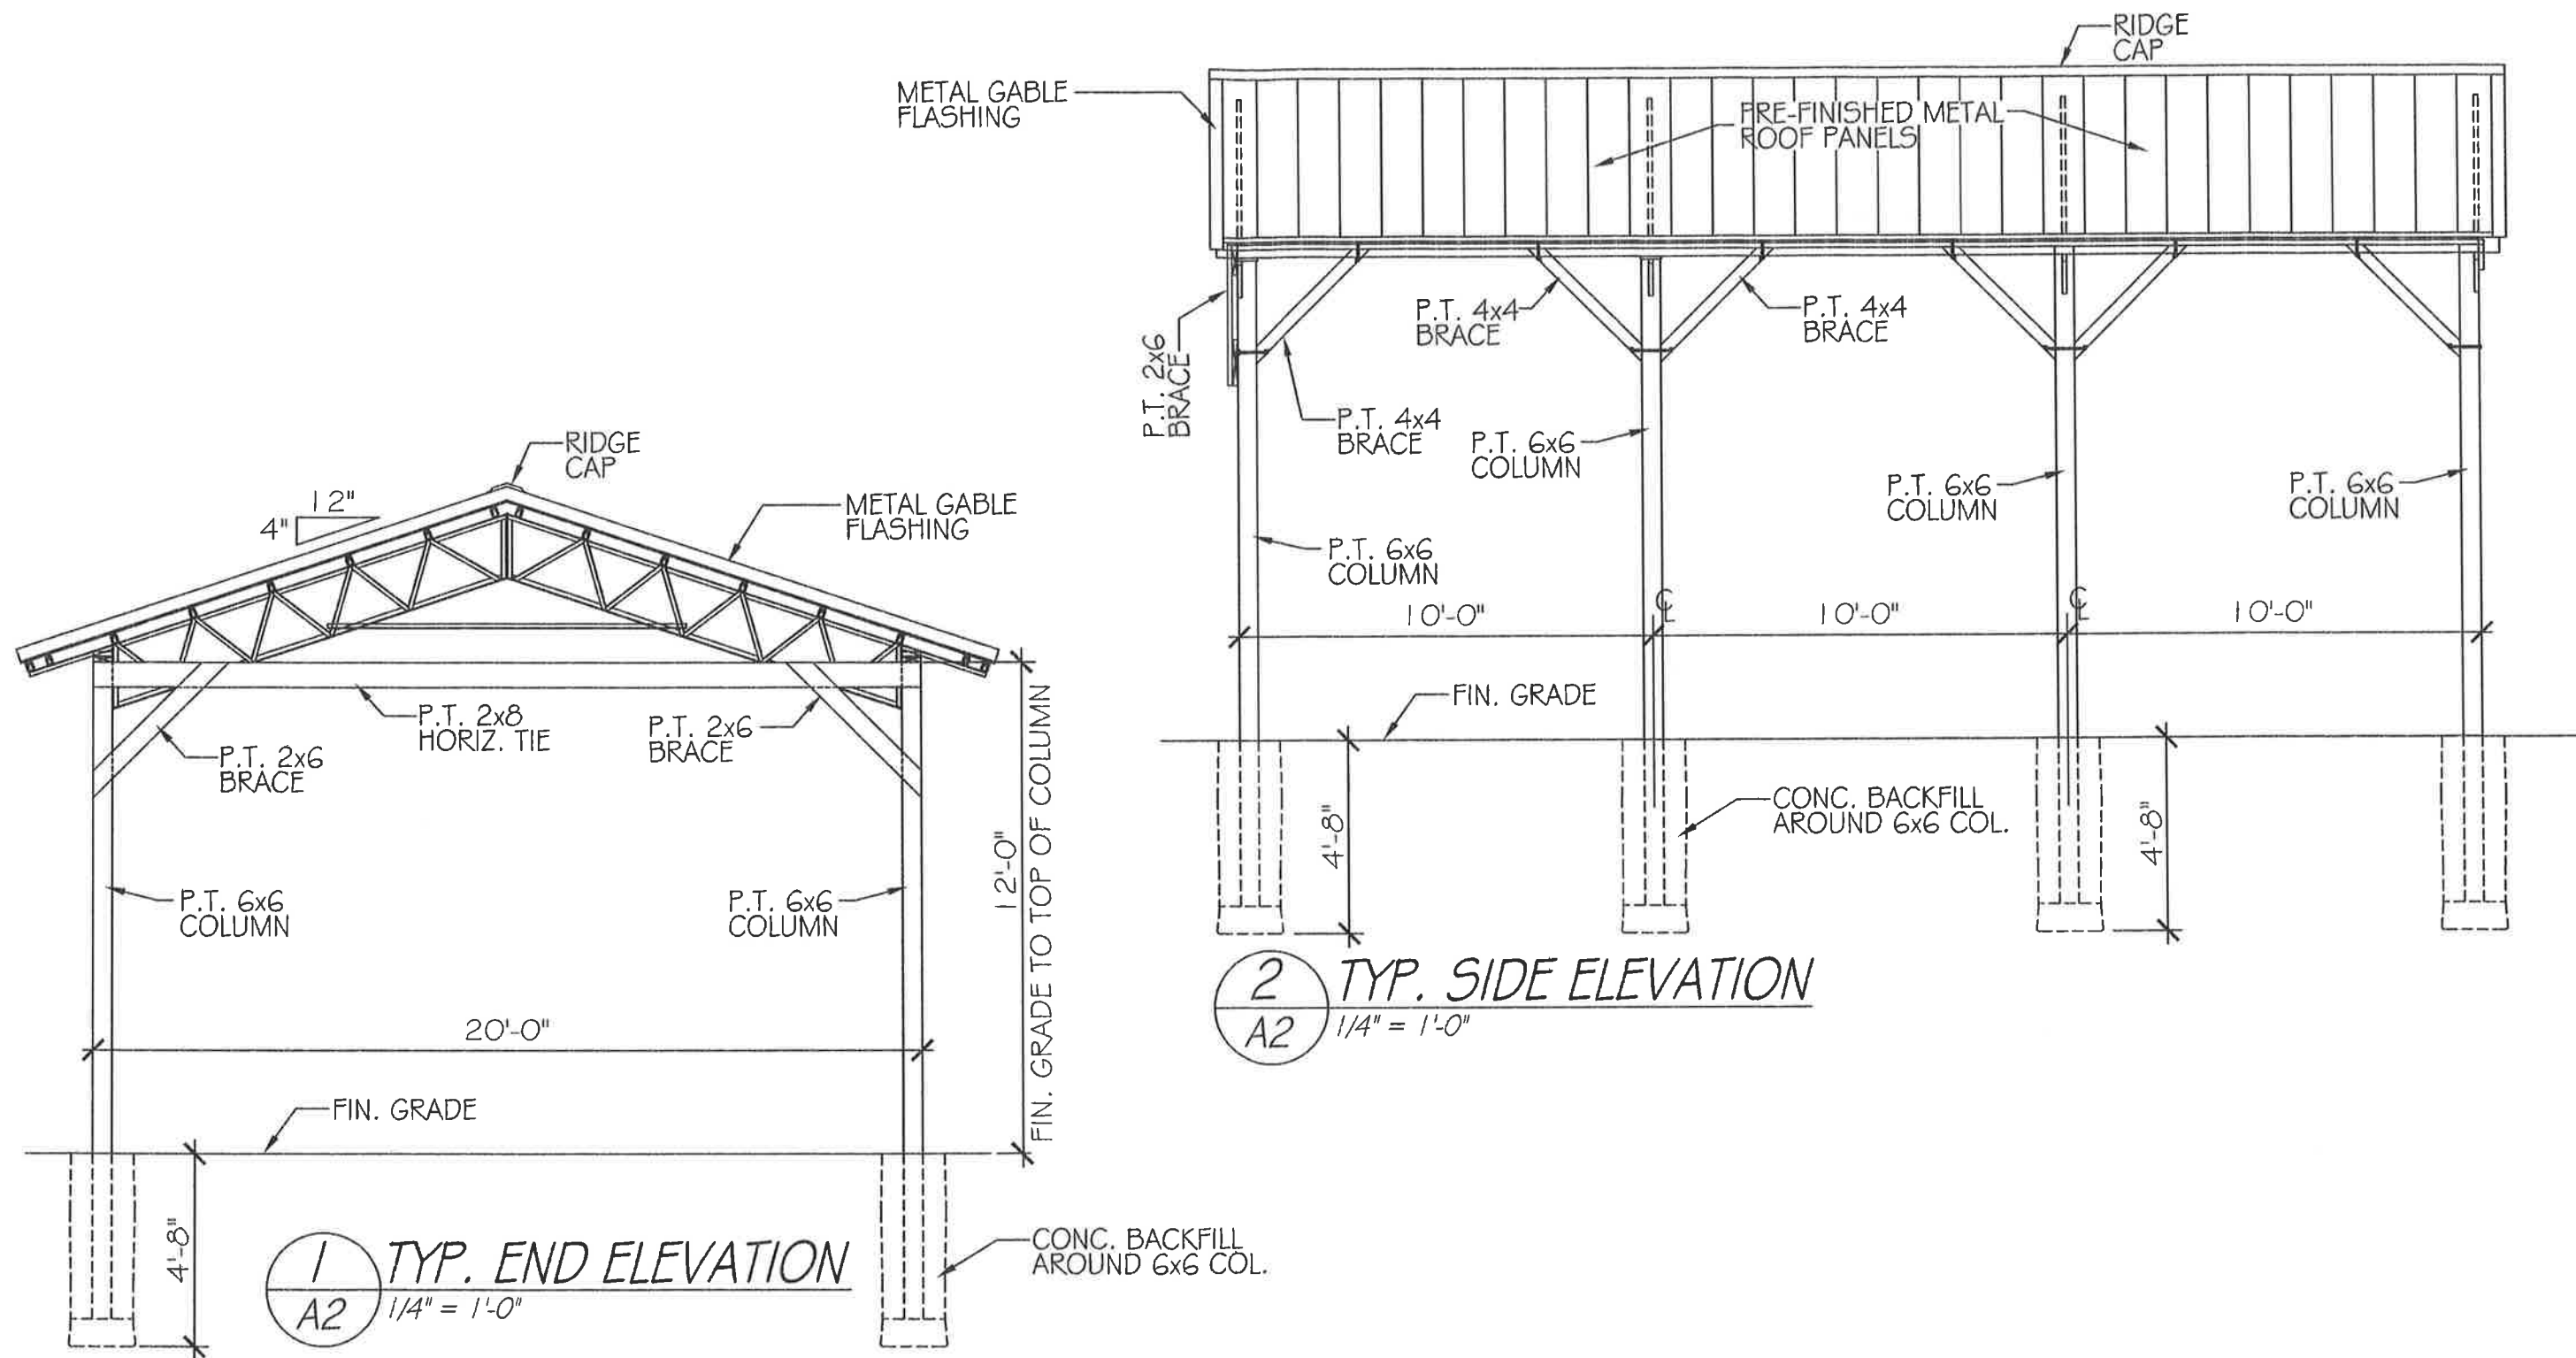

Custom Metal Roofing, Inc. d/b/a

Metal Roofing, Metal Siding, Screws, Sliding Doors, Personnel Doors
 Roll Up Doors, Trim, Accessories

Page Title:
LAY-OUT PLAN

Project Information / Overview:
20' x 30' POLE BARN

Sheet No.
A1
 1 of 3

Date: 12-13-18

1 TYP. END ELEVATION
A2 1/4" = 1'-0"

2 TYP. SIDE ELEVATION
A2 1/4" = 1'-0"

Showroom / Sales
6195 Hwy. 52 E.
Murrayville, Ga. 30564
www.qualitymetalroofing.com
Mailing:
P.O. Box 657
Murrayville, Ga. 30564
Tel. 706-864-6068
1-800-340-2435
Fax: 706-864-2147

Job No. ---
Drawn By: M.D.W.
Revised:

Sheet No.
A2
2 of 3
Date: 12-13-18

1 TYP. CROSS SECTION
 A3 3/8" = 1'-0"

Showroom / Sales
 6195 Hwy. 52 E.
 Murrayville, Ga. 30564
 www.qualitymetalroofing.com
 Mailing:
 P.O. Box 657
 Murrayville, Ga. 30564
 Tel. 706-864-6068
 1-800-340-2435
 Fax: 706-864-2147