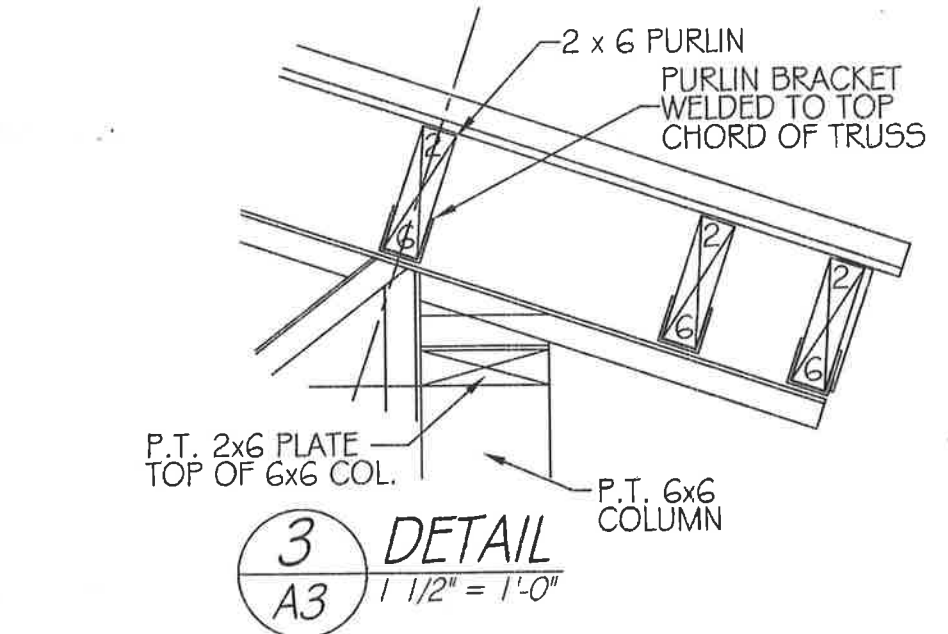

Custom Metal Roofing, Inc. d/b/a

Metal Roofing, Metal Siding, Screws, Sliding Doors, Personnel Doors
Roll Up Doors, Trim, Accessories

Page Title:
END ELEVATION
SIDE ELEVATION

Project Information / Overview:
20' x 30' POLE BARN
THESE DRAWINGS ARE THE PROPERTY OF B & M METALS
ANY USE, REUSE, REPRODUCTION, DISPLAY OR SALE OF
THESE DRAWINGS WITHOUT THE EXPRESS WRITTEN
CONSENT OF B & M METALS IS STRICTLY PROHIBITED

Job No. ---
Drawn By: M.D.W.
Revised:

Sheet No.
A2
2 of 3
Date: 12-13-18

1 TYP. CROSS SECTION
 A3 3/8" = 1'-0"

Showroom / Sales
 6195 Hwy. 52 E.
 Murrayville, Ga. 30564
 www.qualitymetalroofing.com
 Mailing:
 P.O. Box 657
 Murrayville, Ga. 30564
 Tel. 706-864-6068
 1-800-340-2435
 Fax: 706-864-2147