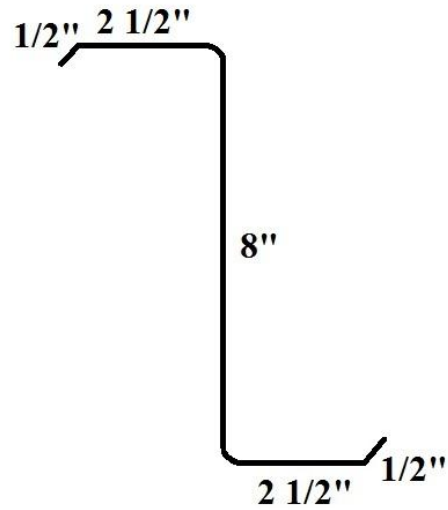

4" Zee

Dimensions	Length	Thickness	Finish
2" x 4" x 2"	21'	14 Gauge	Primed

6" Zee

Dimensions	Length	Thickness	Finish
2 1/2" x 6" x 2 1/2"	21'	14 Gauge	Primed

8" Zee

Dimensions	Length	Thickness	Finish
2 1/2" x 8" x 2 1/2"	20'	14 Gauge	Primed
2 1/2" x 8" x 2 1/2"	25'	14 Gauge	Primed
2 1/2" x 8" x 2 1/2"	26'	14 Gauge	Primed
2 1/2" x 8" x 2 1/2"	27'	14 Gauge	Primed
2 1/2" x 8" x 2 1/2"	30'	14 Gauge	Primed