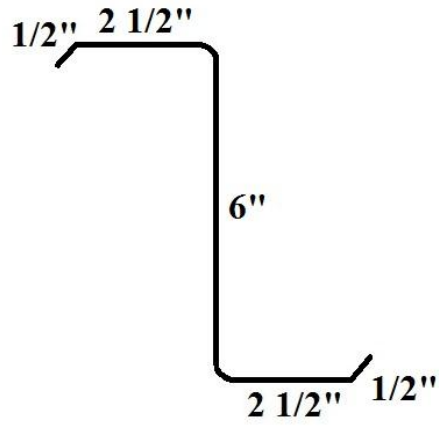

4" Zee

Dimensions	Length	Thickness	Finish
2" x 4" x 2"	21'	14 Gauge	Primed

6" Zee

Dimensions	Length	Thickness	Finish
2 1/2" x 6" x 2 1/2"	21'	14 Gauge	Primed

8" Zee

Dimensions	Length	Thickness	Finish
2 1/2" x 8" x 2 1/2"	20'	14 Gauge	Primed
2 1/2" x 8" x 2 1/2"	25'	14 Gauge	Primed
2 1/2" x 8" x 2 1/2"	26'	14 Gauge	Primed
2 1/2" x 8" x 2 1/2"	27'	14 Gauge	Primed
2 1/2" x 8" x 2 1/2"	30'	14 Gauge	Primed