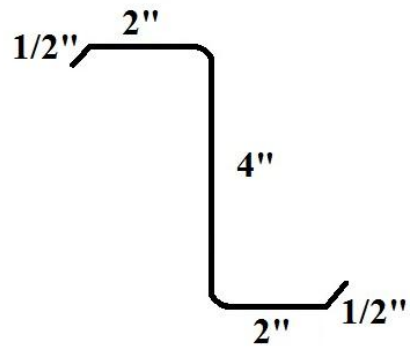

4" Zee

Dimensions	Length	Thickness	Finish
2" x 4" x 2"	21'	14 Gauge	Primed

6" Zee

Dimensions	Length	Thickness	Finish
2 1/2" x 6" x 2 1/2"	21'	14 Gauge	Primed

8" Zee

Dimensions	Length	Thickness	Finish
2 1/2" x 8" x 2 1/2"	20'	14 Gauge	Primed
2 1/2" x 8" x 2 1/2"	25'	14 Gauge	Primed
2 1/2" x 8" x 2 1/2"	26'	14 Gauge	Primed
2 1/2" x 8" x 2 1/2"	27'	14 Gauge	Primed
2 1/2" x 8" x 2 1/2"	30'	14 Gauge	Primed