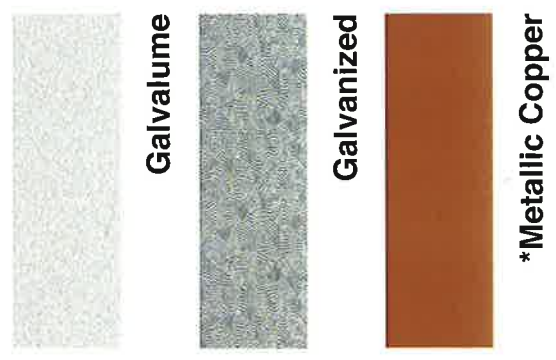

# 29 & 26 Gauge Siliconized Polyester Standard Color Selection Chart

-  Polar White
-  Light Gray
-  Shadow Gray
-  High Gloss Black
-  Light Stone
-  Hickory Moss
-  Sierra Tan
-  Desert Tan
-  Cocoa Brown

-  Antique Bronze
-  Berry
-  Rural Red
-  Brite Red
-  Caribbean Blue
-  Gallery Blue
-  Ivy Green
-  Dark Green
-  Fern Green

**WeatherXL** | **valspar**

\* Premium Color

Some colors may be subject to availability. Please ask your sales representative for availability.

Colors may vary slightly from colors shown.