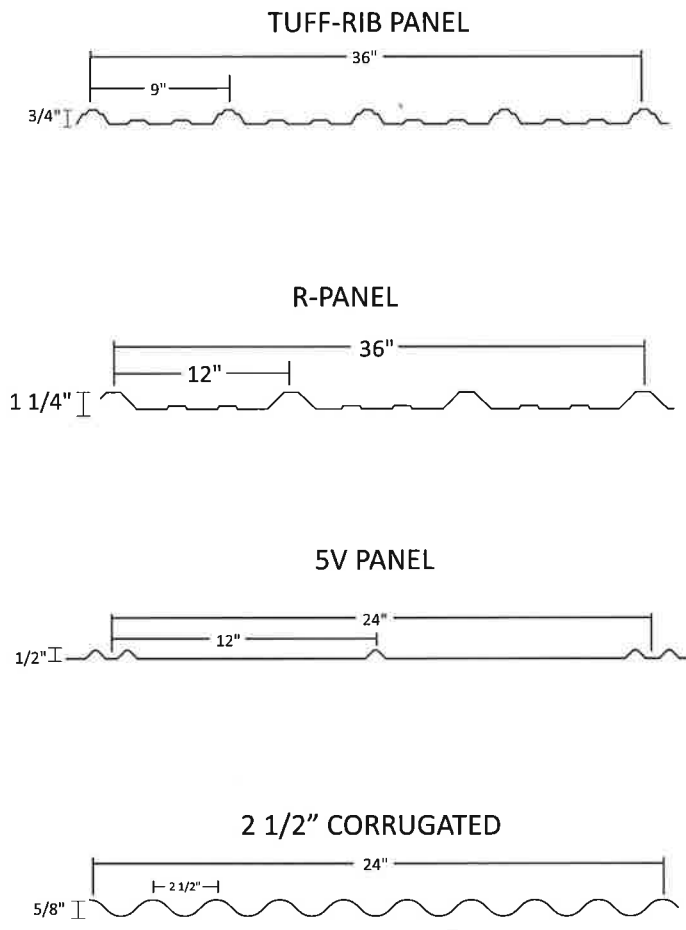

# 29 & 26 Gauge Siliconized Polyester Standard Color Selection Chart

-  Polar White
-  Light Gray
-  Shadow Gray
-  High Gloss Black
-  Light Stone
-  Hickory Moss
-  Sierra Tan
-  Desert Tan
-  Cocoa Brown